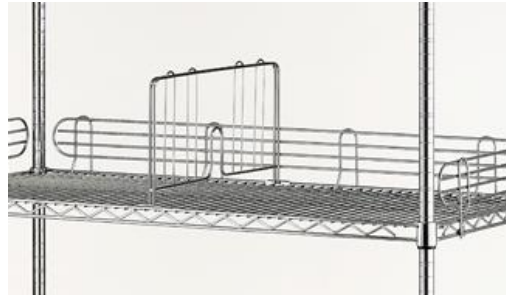

<b>Ledges</b>											
H \ L	14"	18"	21"	24"	30"	36"	42"	48"	54"	60"	72"
100mm	AL14C	AL18C	AL21C	AL24C	AL30C	AL36C	AL42C	AL48C	AL54C	AL60C	AL72C
280mm	AL14C-280C	AL18C-280C	AL21C-280C	AL24C-280C	AL30C-280C	AL36C-280C	AL42C-280C	AL48C-280C	AL54C-280C	AL60C-280C	AL72C-280C

<b>Shelf Divider</b>					
H \ L	14"	18"	21"	24"	30"
230mm	D14C	D18C	D21C	D24C	D30C

<b>Straight 1 Side Rail</b>											
Length	14"	18"	21"	24"	30"	36"	42"	48"	54"	60"	72"
		RL14C	RL18C	RL21C	RL24C	RL30C	RL36C	RL42C	RL48C	RL54C	RL60C

<b>Guard Rail 3 Sides</b>						
Size	460mm X 610mm	460mm X 910mm	460mm X 1220mm	610mm X 610mm	610mm X 910mm	610mm X 1220mm
	No	F1824C	F1836C	F1848C	F2424C	F2436C

Roy Ko

CHAO YUON CO., LTD

Address: No. 206, Ln. 464, Sec. 7, Zhangxin Rd.